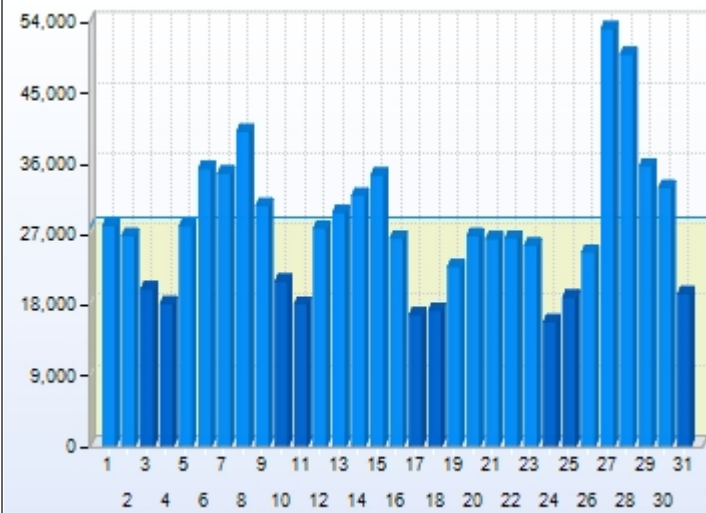

## Dashboard

Period: Last month (10/1/2009 - 10/31/2009)

### Pageviews

### Summary

Total pageviews:	860,791
Total visits:	137,532
Monthly unique visitors:	89,726
Daily unique visitors:	121,678
First time visitors:	73,840
Avg. pageviews per day:	27,767
Pageviews per visit:	6.26
Pageviews today:	18,017
Visits today:	2,416
Prognosis today:	34,663
Busiest day:	11/6/2008

### Sources

Source	Percentage	Total
Direct access	55.1%	
75,780		
Referrers	13.8%	100%
18,927		
Search engines	31.1%	137,532
42,825		

Visits